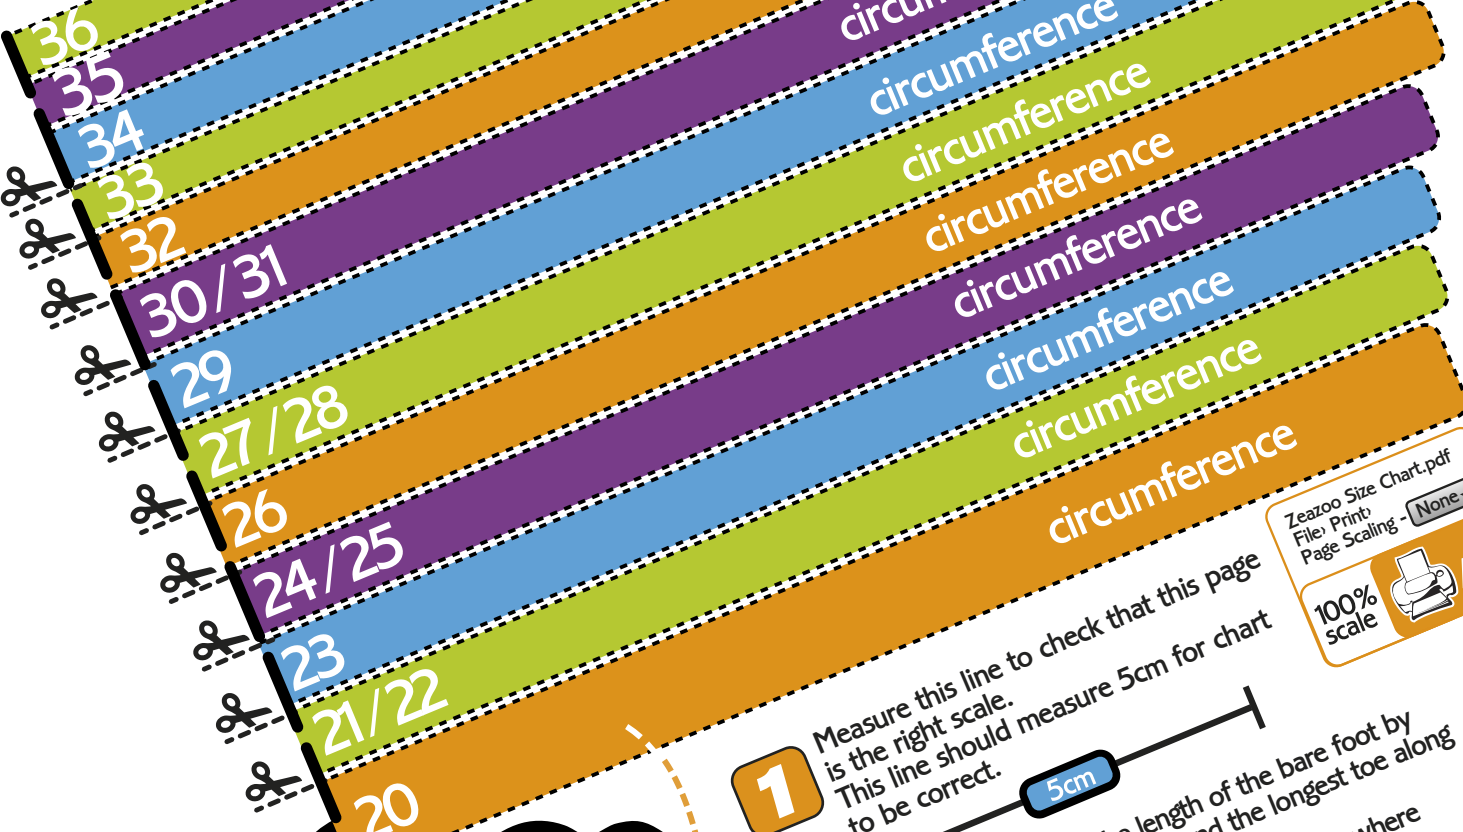

Name: _____

Size: _____

How to choose the right size

size

Use the chart for the bigger sizes models if the size is out of this scale

Zeazoo Size Chart.pdf
File Print
Page Scaling - None

100% scale A4!

1 Measure this line to check that this page is the right scale. This line should measure 5cm for chart

2 Measure the length of the bare foot by placing the heel and the longest toe along the dotted line in bold. The size is shown in the color where the longest toe ends.

3 Cut the tape along the dotted line to measure the circumference around the widest part of the toes base. The circumference of the foot should be less than the length of the tape.

This foot is Zeazoo

20

size

circumference

Place the heel against the box/book here.

Place a box or a book here.

zeazookids.com
+ add to cart

If one of the measurements is significantly off the chart, contact us with the exact measures for further guidance.